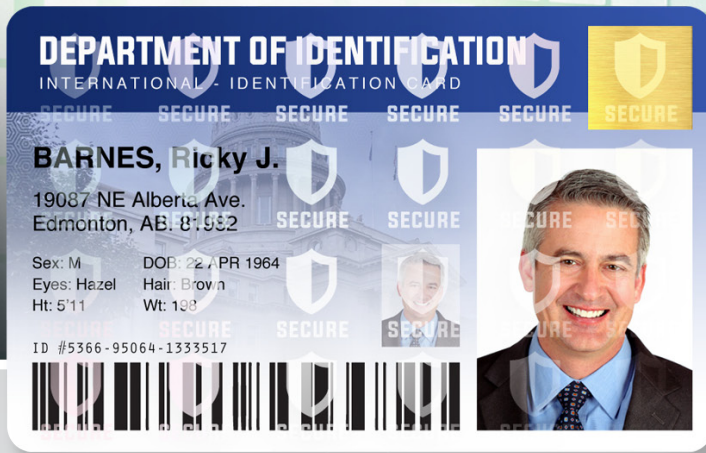

(800) 717-8080

AlphaCard[®]

Professional. Reliable. Secure.

Advanced Card Security with the **PRO 100** Card System

The PRO 100 card system supports advanced visual security technologies that safeguard against forgeries and make it easy to identify fakes. Unlike custom laminates and other expensive alternatives, these technologies are built into the system and add little to no cost per card.

AlphaGuard Watermark

This patented technology adds a reflective hologram-like watermark over a card without requiring lamination or any additional supplies. The AlphaGuard watermark can be seen when light is reflected and won't interfere with your printed card design. Choose from four built-in designs that are displayed in a 4x6 grid pattern--easily turn on or off sections of the grid using the printer driver.

AlphaGuard Secure Gold Seal Cards

This cardstock includes a highly reflective gold seal which clearly highlights the AlphaGuard watermark. The seal is clearly visible at up to 6 feet away, making the cards easy to verify and nearly impossible to duplicate.