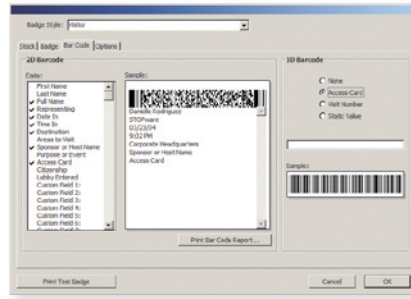

New Improved Visitor Badge Design Wizard

With PassagePoint Express, create your own custom badge instead of choosing from a limited set of templates. It's easy with the built-in design wizard and other features such as 2D barcodes and print preview. PassagePoint Express supports all sizes and types of badges, including self-expiring badges.

Barcode settings in PassagePoint Express v4.5

Simple, Cost Effective Solution

All-in-one Bundles, starting at less than \$1000, provide everything needed.

- **Express Bundle:** This bundle includes one software license, a direct-thermal badge printer and 500 adhesive badges.
- **Express Scanner Bundle:** This bundle includes one software license, a direct-thermal badge printer, a business card scanner and 500 adhesive badges.
- **Express Photo Bundle:** This bundle includes one software license with photo capture functionality, a direct-thermal badge printer or ink jet printer, a USB web camera and 500 adhesive badges.
- **Express Deluxe Bundle:** This bundle includes one software license with photo capture functionality, a direct-thermal badge printer or ink jet printer, a business card scanner, a USB web camera and 500 adhesive badges.

Start Simple and Grow

PassagePoint Express provides all the necessary features for an entry-level visitor management system and allows you to upgrade to PassagePoint Professional or Enterprise as your needs grow. The PassagePoint products continue to raise the bar in visitor management. No other product gives you such total control in verifying, screening, and badging visitors – and with such ease, speed and scalability.